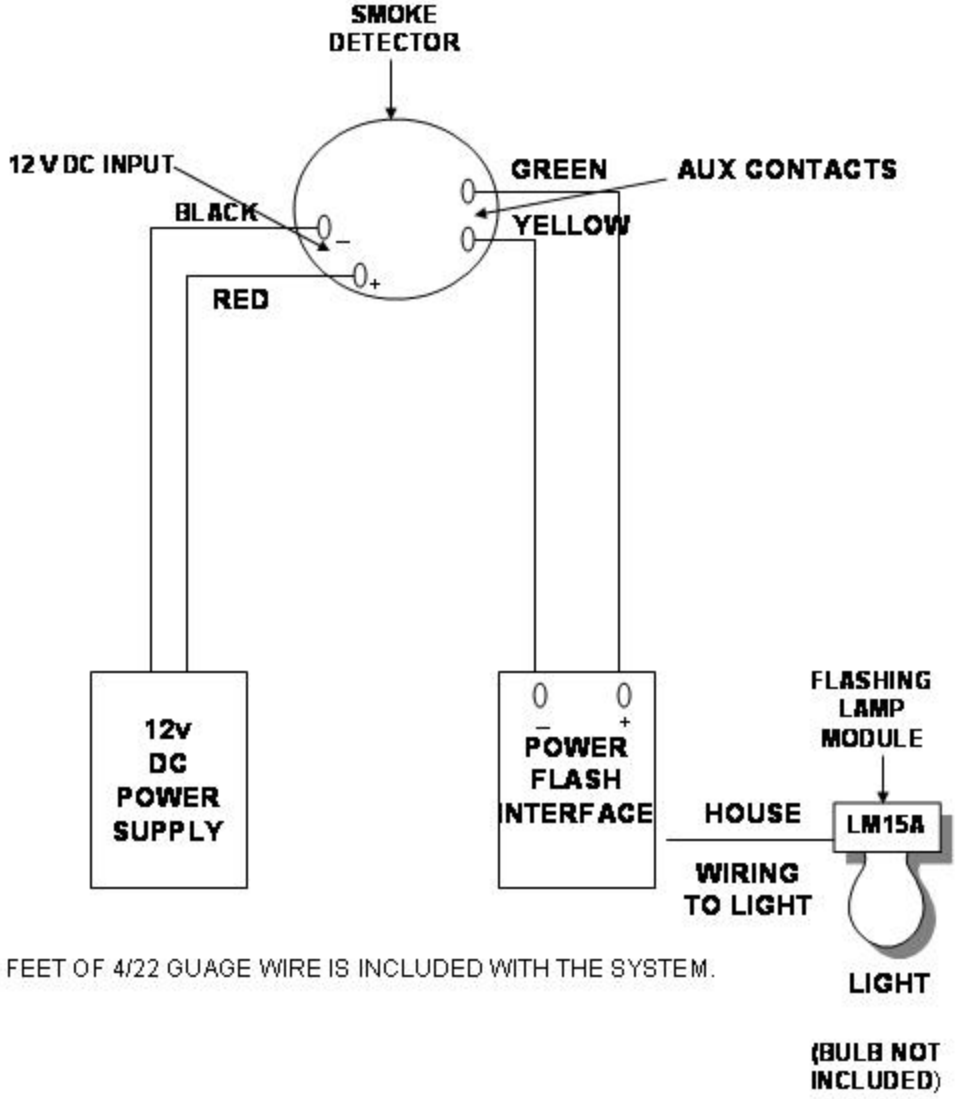

**SALM-204
INSTALLATION DIAGRAM**

10 FEET OF 4/22 GAUGE WIRE IS INCLUDED WITH THE SYSTEM.